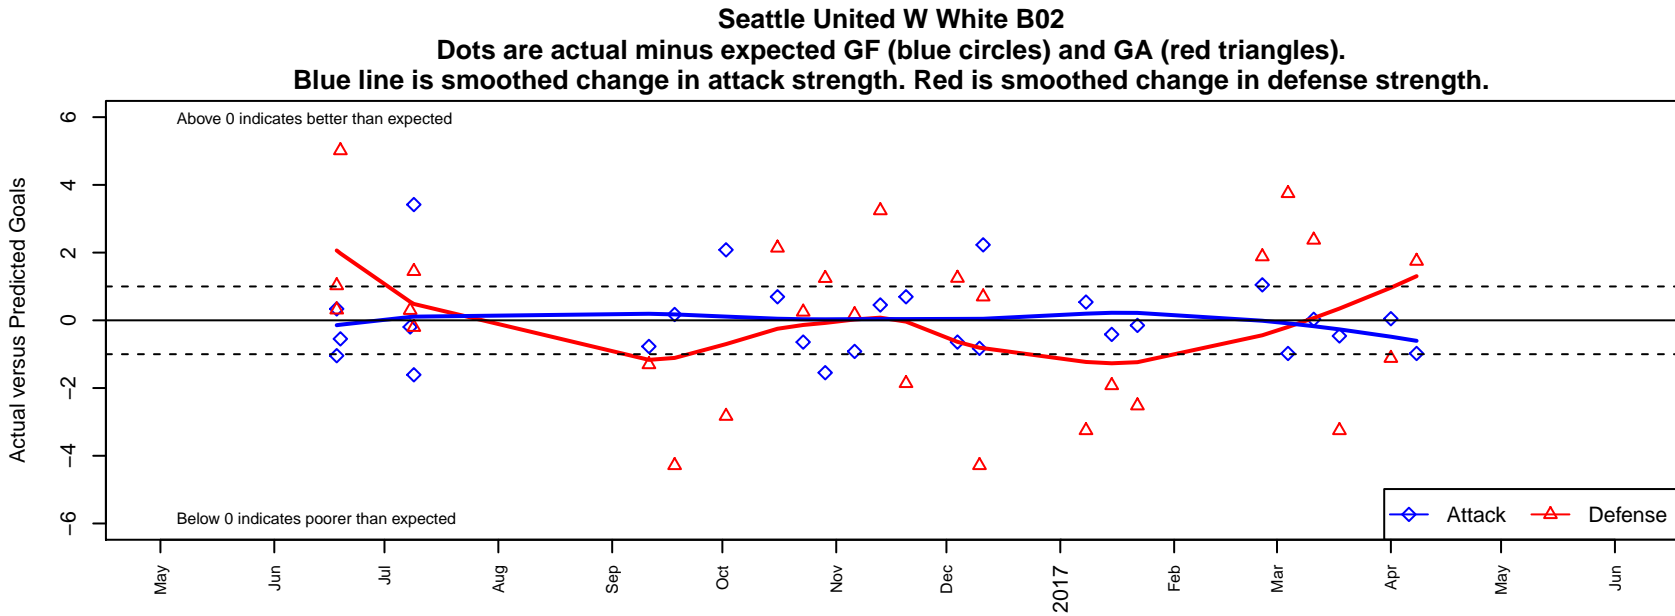

Seattle United W White B02

Seattle United Regional
 Seattle, WA
 B02 total strength=1013
 attack=3.4 defense=1.29
 fall league = NPSL Div 3 (02) U15
 spr league = Spr NPSL (02) Div 1 U15
 notes= Robicheau 2016

**attack and defense variance (black dot)
relative to other teams
and top 10 in region**

**attack and defense rating
relative to others at age
and all opponents in last 13 months**

Performance relative to 13 month average