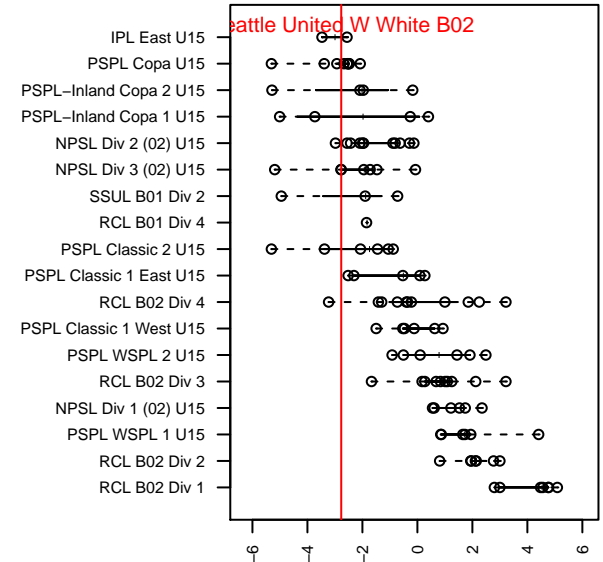

Seattle United W White B02

Seattle United Regional
 Seattle, WA
 B02 total strength=1013
 attack=3.4 defense=1.29
 fall league = NPSL Div 3 (02) U15
 spr league = Spr NPSL (02) Div 1 U15
 notes= Robicheau 2016

alt names used:
 Seattle United West B02 White
 SU B02 West White
 Seattle United West B02 White
 Seattle United West B02 White

Venues played:
 2016 Skagit Firecracker Gold U16
 2016 Seattle United Cup BU15 Silver
 2016 NPSL Division 3 (02) U15
 2016 Founders Cup B02 Div A
 2016 Spr NPSL (02) Division 1 U15

**attack and defense variance (black dot)
relative to other teams
and top 10 in region**

**attack and defense rating
relative to others at age
and all opponents in last 13 months**

Performance relative to 13 month average